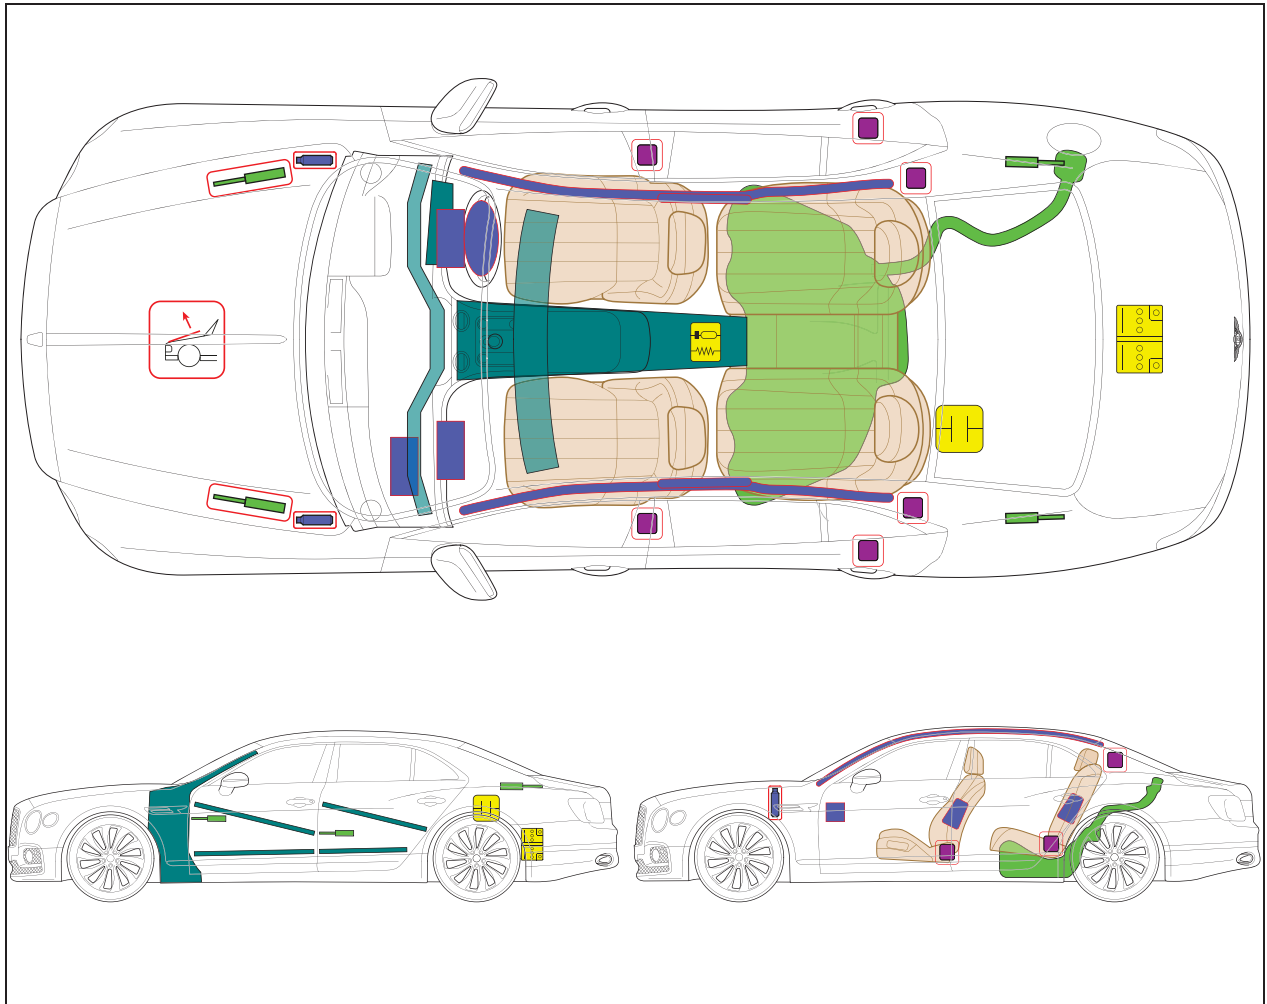

**BENTLEY**

Bentley Motors Limited  
 Flying Spur  
 Saloon  
 2020 -

Airbag

High strength zone

SRS control unit

Seat belt pretensioner

Gas strut /  
 Preloaded spring

Battery low voltage

Fuel Tank

Ultra capacitor,  
 low voltage

Pedestrian protection active system

Airbag inflator/  
 stored gas inflator